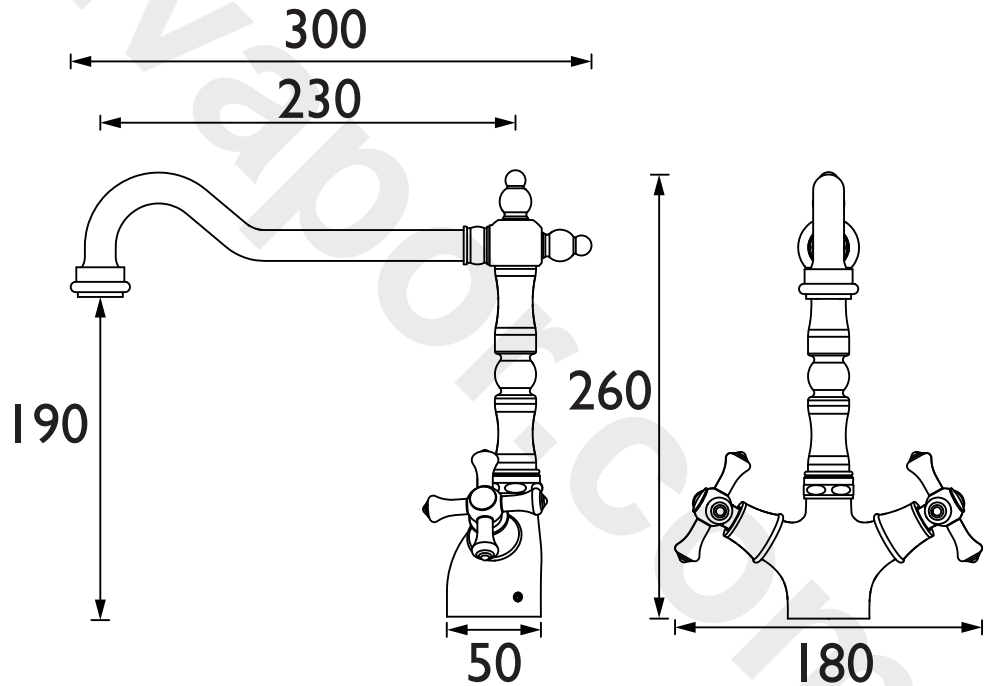

K SNK EF ABRZ

COLONIAL Tap Range Colonial Easyfit Sink Mixer Antique Bronze

Features:

- Metal fixing nut for added durability
- Easyfit base included
- Flexible tails included

Product Certifications:

For more products, visit our website:
<http://www.bristan.com>

Specification

Product Type:	Kitchen Taps
Main Construction Material:	Brass
Mount Type:	Deck Mounted
Handle Type:	Crosshead Handles
Connection Inlet:	1/2" BSP Flexible Tails
Connection Outlet:	Open
Number of Tap Holes:	1
Valve/Cartridge Type:	1/2" Compression Valve
Plumbing System Requirements:	Suitable for all plumbing systems
Minimum Dynamic Pressure (bar):	0.3 bar
Maximum Dynamic Pressure (bar):	5.0 bar
Maximum Hot Water Temperature °C:	65°C
Maximum Static Pressure (bar):	10 bar
Flow Type:	Single Flow
Isolation Included:	Yes

Dimensions (measurements in mm)

Flow Rates (l/min)

System Pressure (bar)	0.3	0.5	1	2	3	5
K SNK EF ABRZ (mixed)	13.6	17.5	24.8	35.1	42.9	55.4

TECHNICAL
DATA
SHEET

BRISTAN

D4